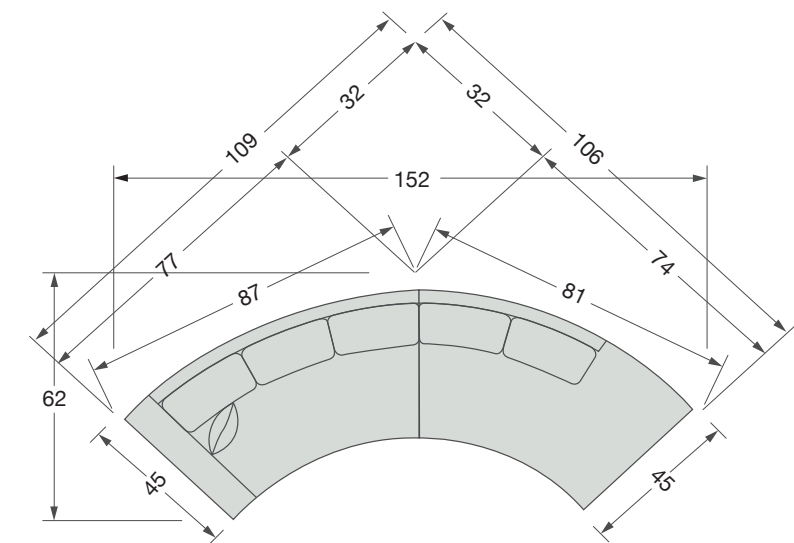

5666-CSL Janice Curved Left Arm Sofa
5666-CBR Janice Curved Right Arm Bumper