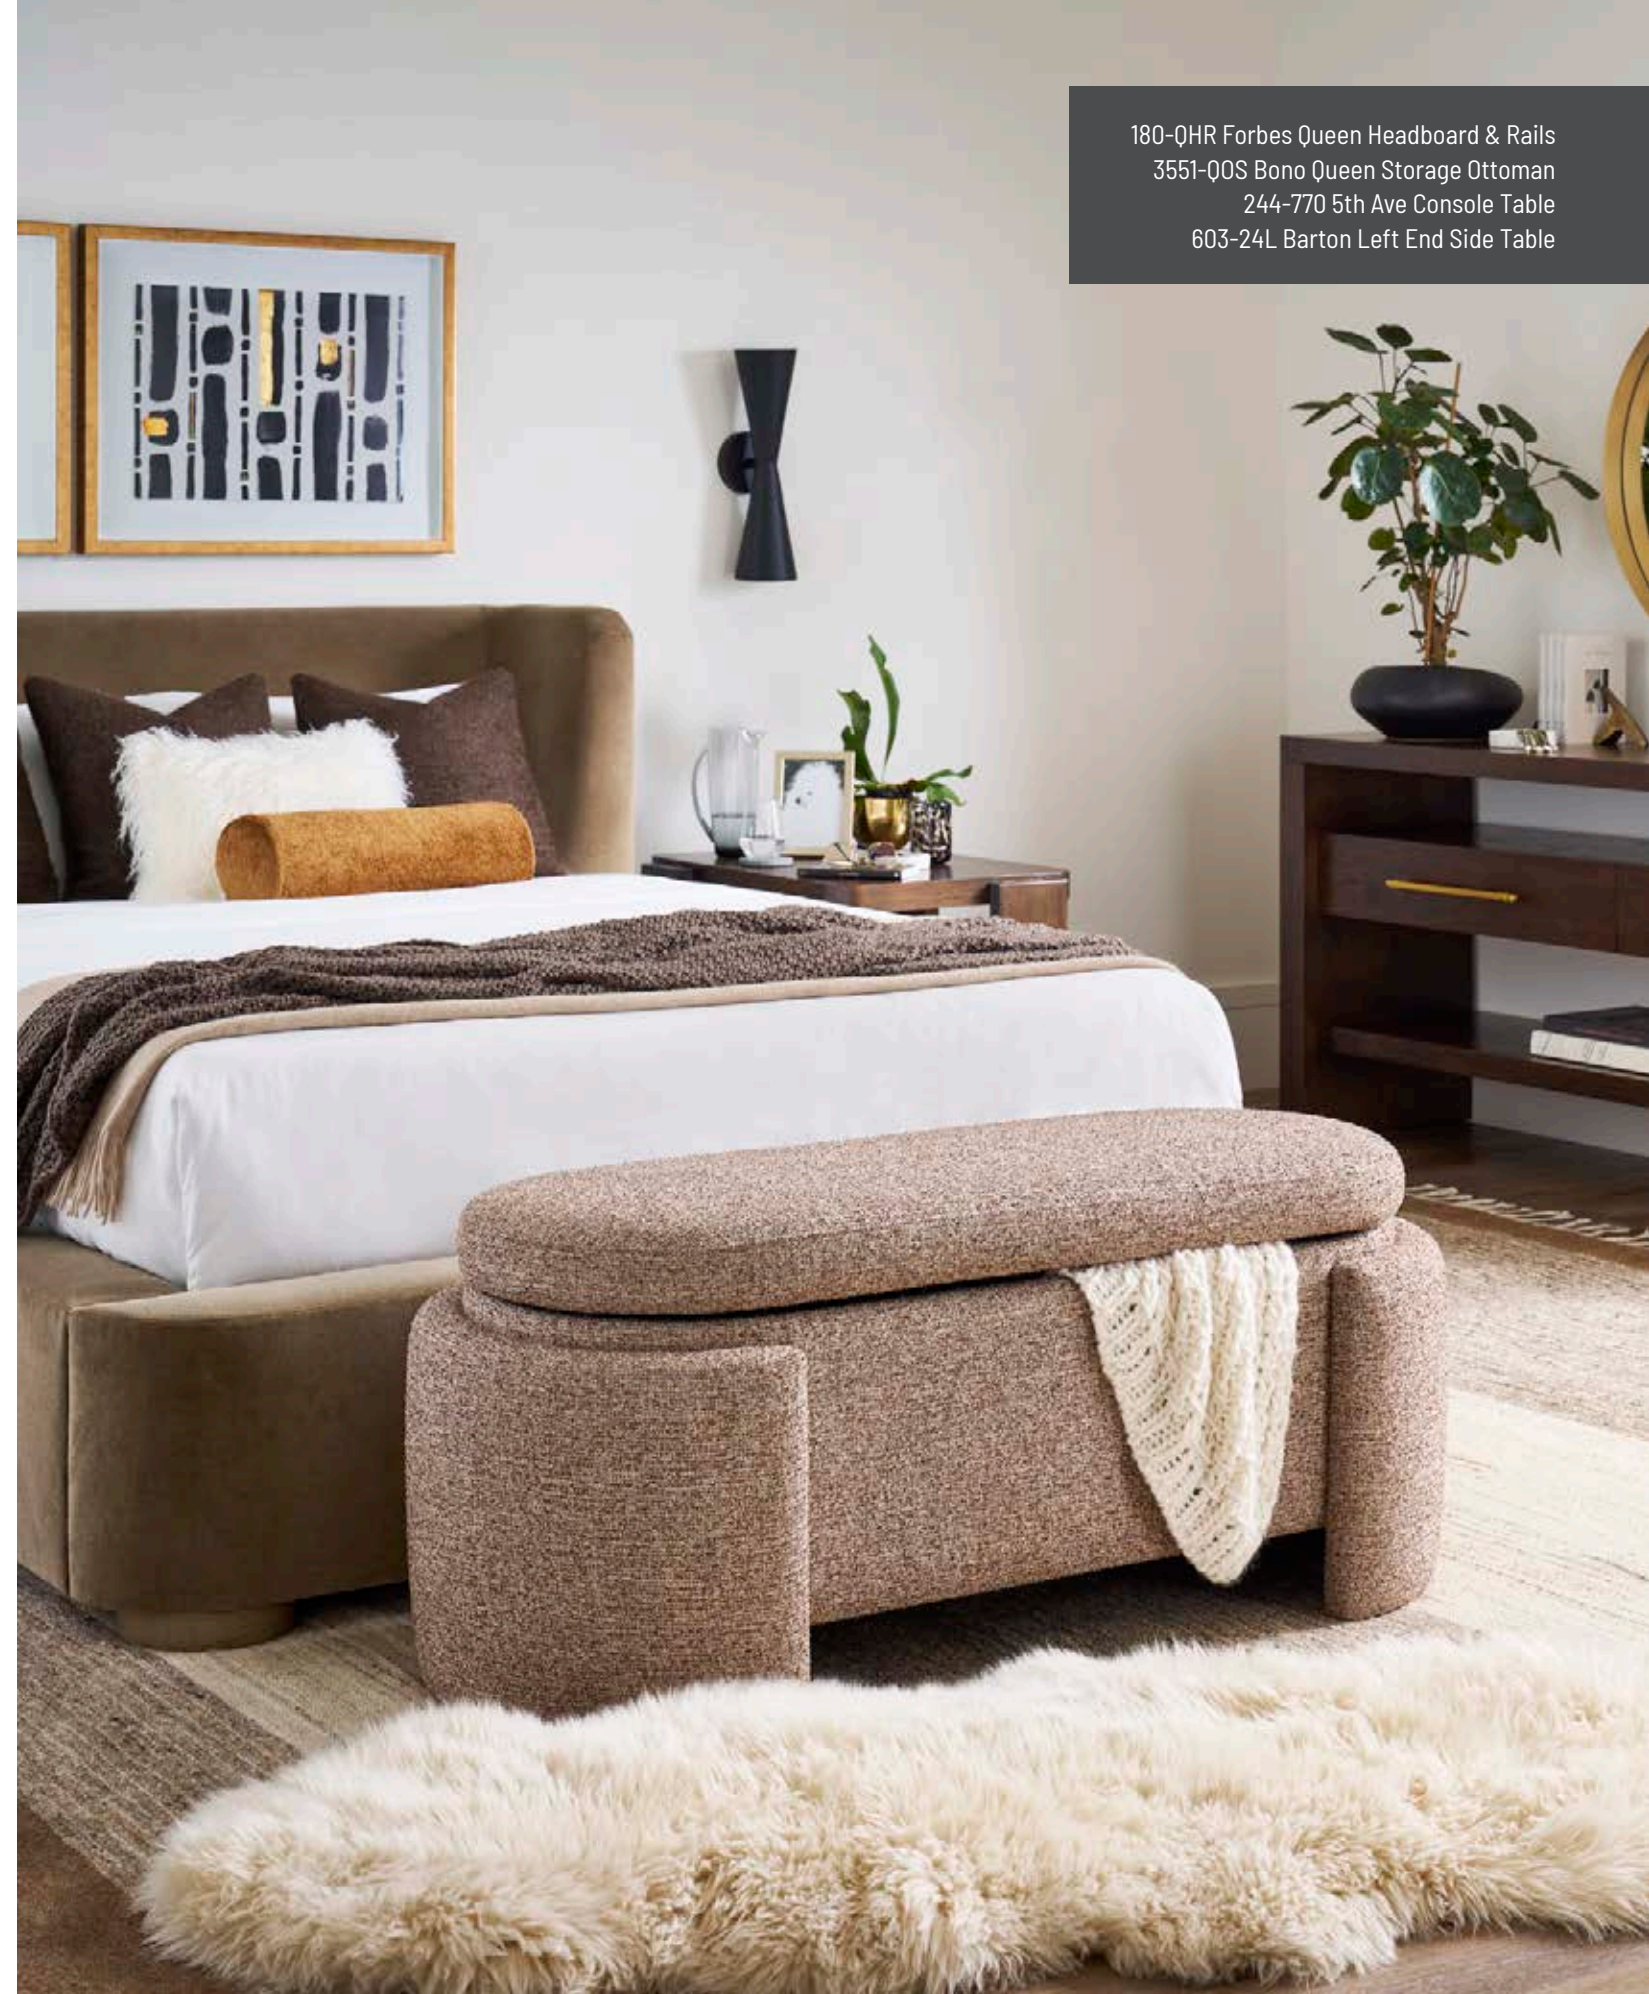

3553-OS
Chandler Storage Ottoman

19W 19D 21H

180-QHR Forbes Queen Headboard & Rails
3551-QOS Bono Queen Storage Ottoman
244-770 5th Ave Console Table
603-24L Barton Left End Side Table