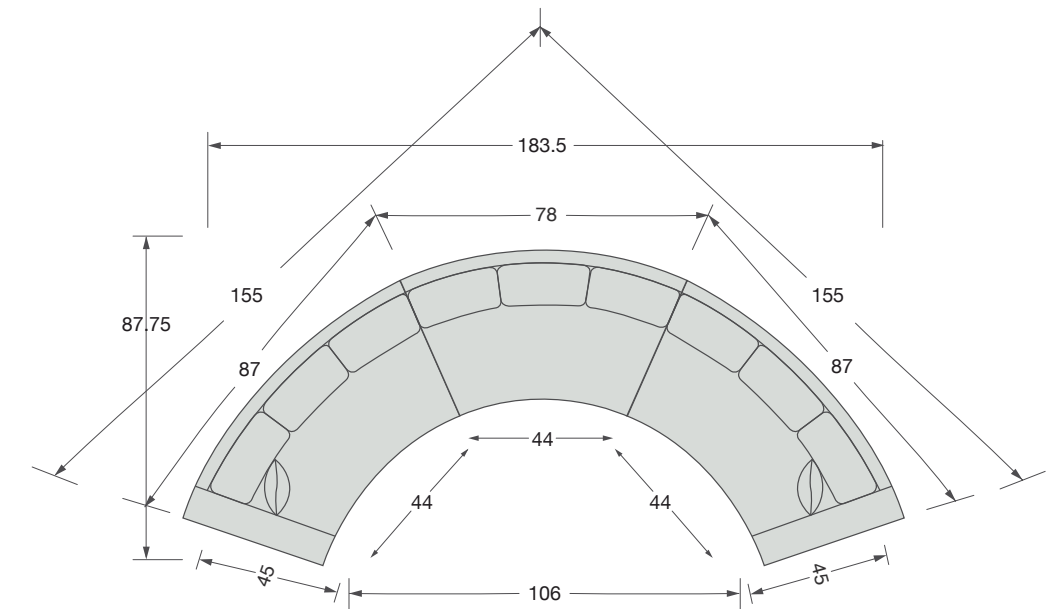

5666-CSL Janice Curved Left Arm Sofa
5666-CSO Janice Curved Armless Sofa
5666-CSR Janice Curved Right Arm Sofa