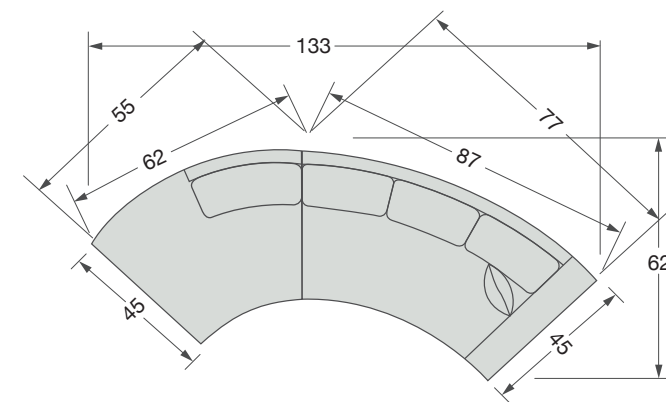

5666-CCL Janice Curved Chaise Left
5666-CSR Janice Curved Right Arm Sofa